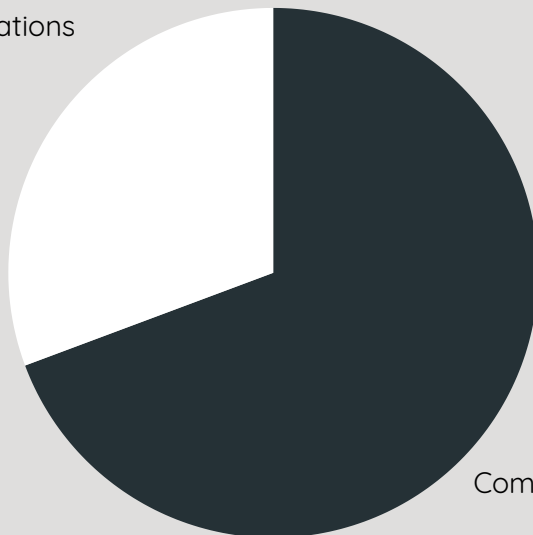

Grant Funds: $120,000
Community Funds: $271,314

Total: $283,770

Grants/Foundations
30.7%