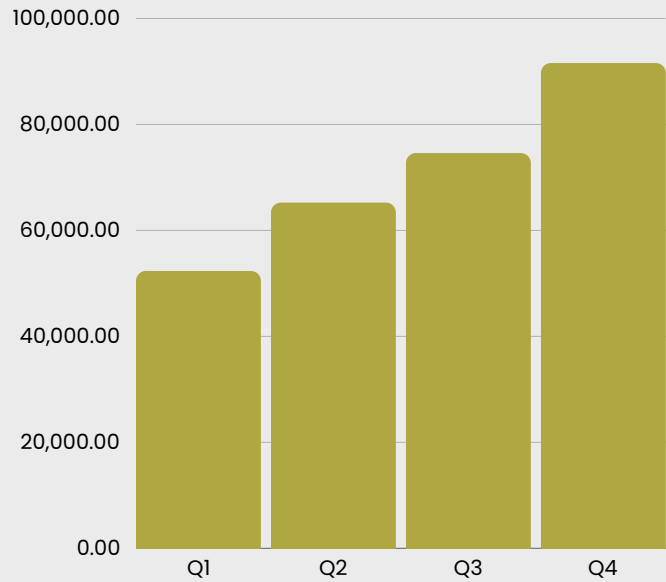

6,600+

Volunteer Hours

Our most generous volunteer logged over **400** hours

184

Free Repairs performed for community members who own bikes but couldn't afford repairs

FINANCIALS

Donations/Grants

Expenses