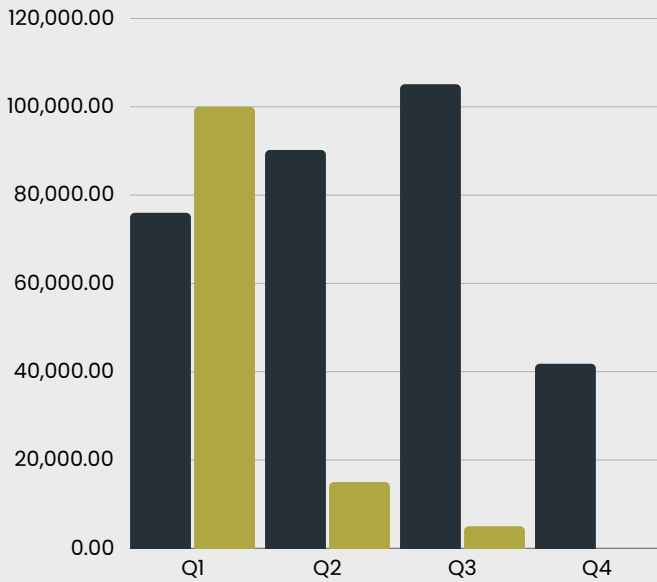

6,600+

Volunteer Hours

Our most generous volunteer logged over **400** hours

184

Free Repairs performed for community members who own bikes but couldn't afford repairs

FINANCIALS

Donations/Grants

Expenses